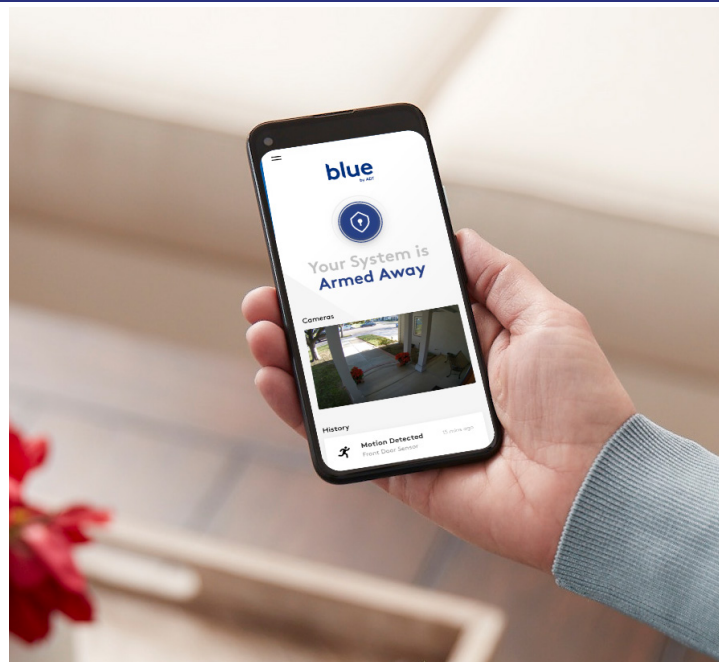

Whether your home sweet home or hitting the open road, Blue by ADT can help keep you safe.

blue
by ADT

Meet Blue at bluebyadt.com

With Blue, it's all about you.

Stay in control of your safety and your home with ADT Blue, Do-It-Yourself Security that starts with you.

You decide which products you want or need.

- ✓ You install it where you want it.
- ✓ You control your system.
- ✓ You choose what songs to play.

Whether your home or away, you can keep an eye on your favorite people, pets, and possessions.

When you're away, take a safety sidekick on the road. SoSecure™, with free SOS response.

SoSecure brings the security of ADT right to your smartphone with free 24/7 professional monitoring and emergency response – just slide the SOS button or tap chat. SoSecure provides your location and information to 911 to help enable faster response. Additional safety features such as: