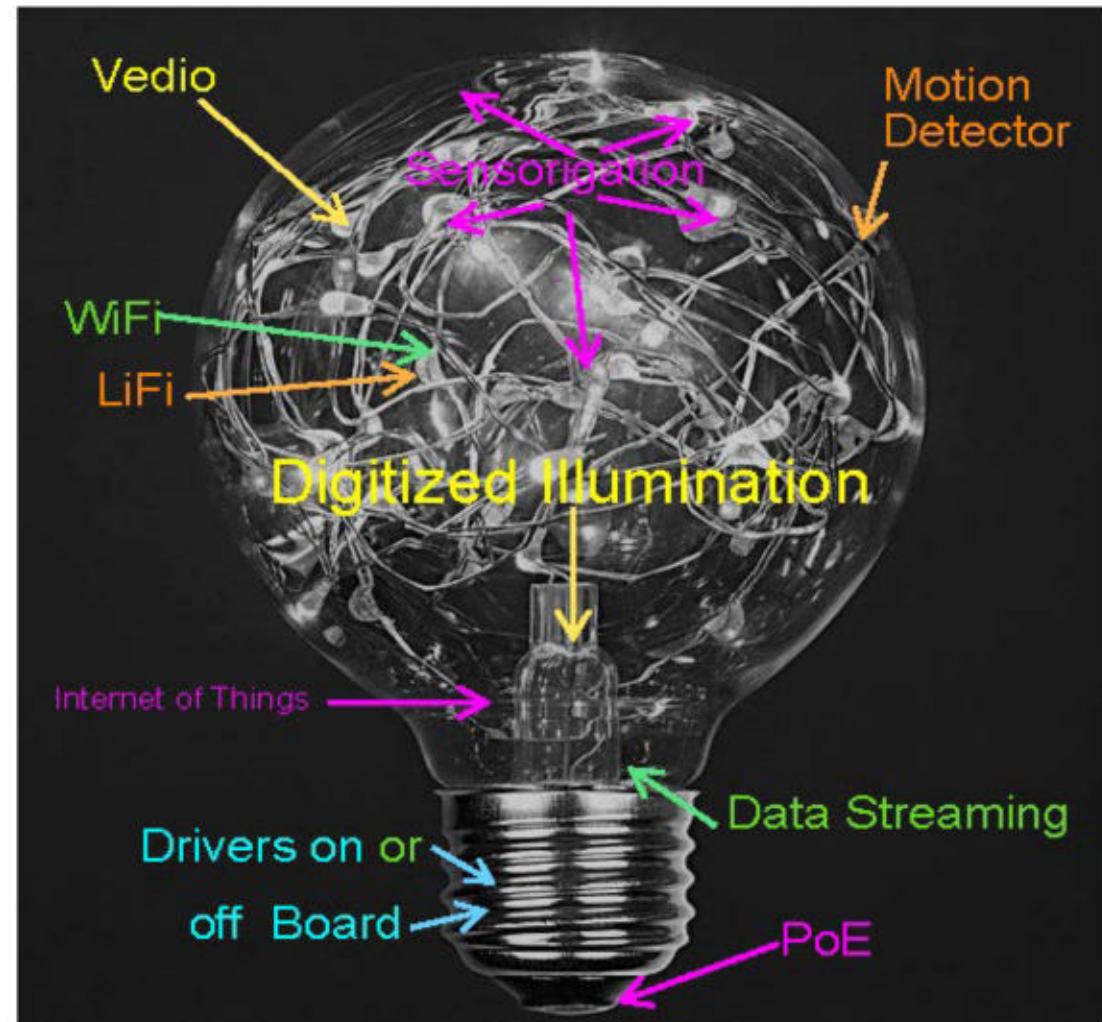

Need help in picking the right direction for your lighting problem.

EIS Lighting has been helping our clients pick the right direction for their lighting and energy consumption since 2011.

We do design, lighting audit, photometric layouts, procurement, installation supervision of your project, and commissioning.

EIS Lighting

So let's walk together down the right path. Call us today.

Chris Colgin VP/Sales(214)-402-7402

Michael Moore Tech. Spec. (817)-995-2253

Marc CO-Founder/President (214)-325-6567